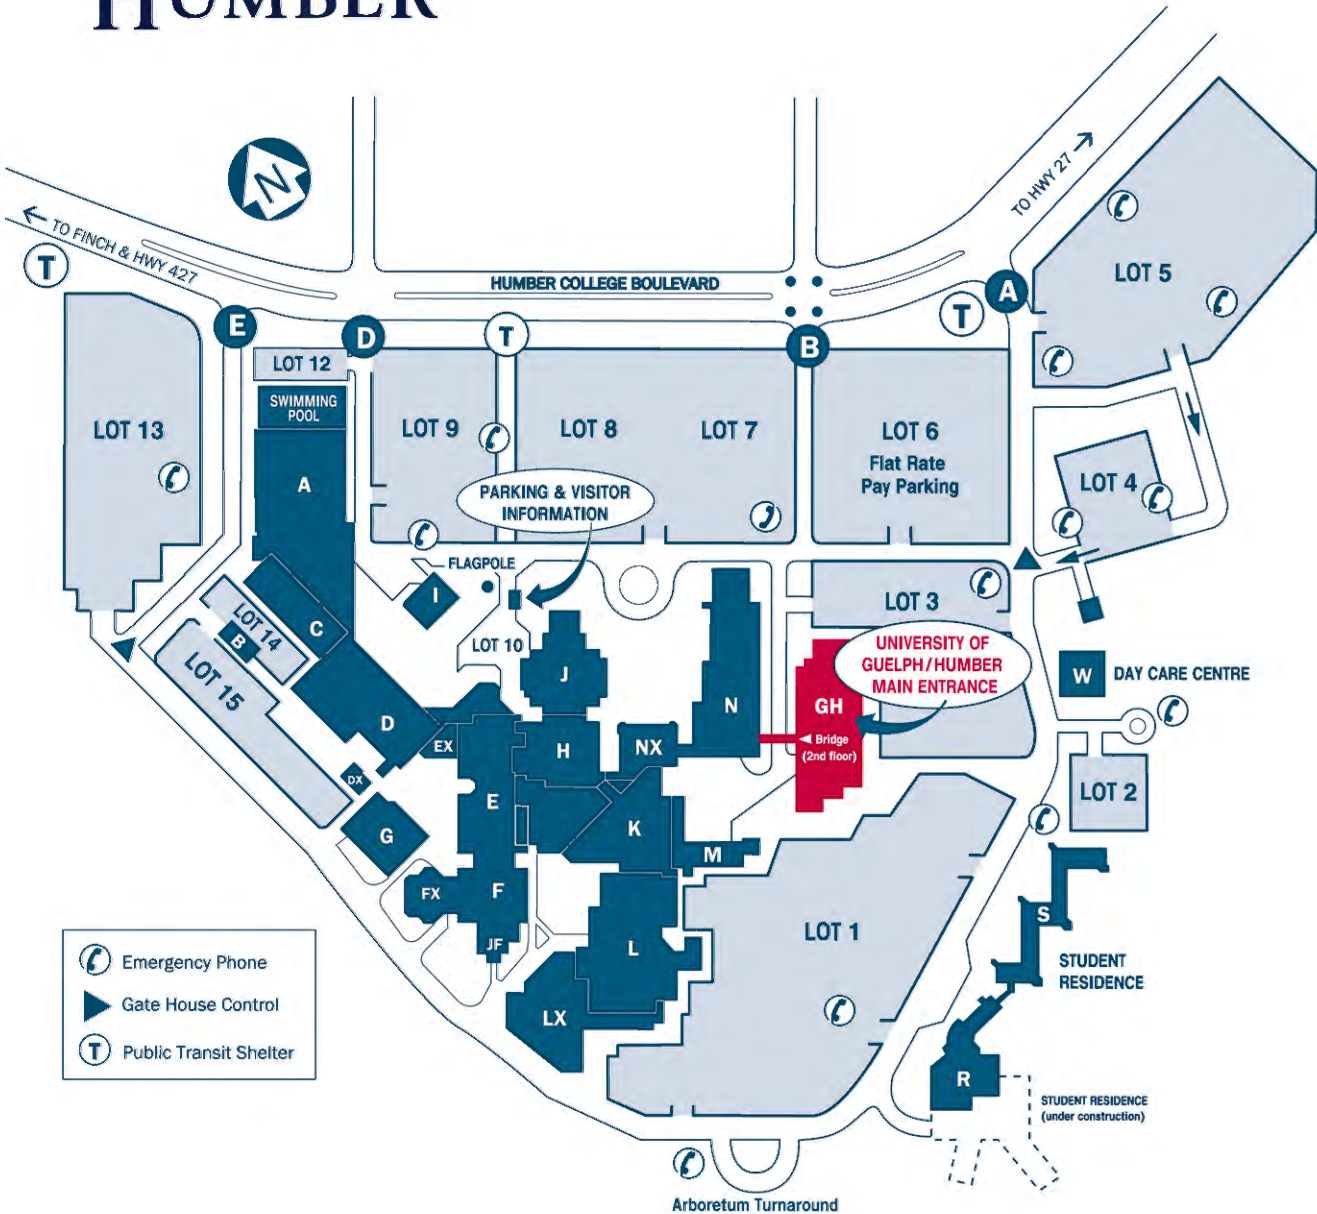

UNIVERSITY OF GUELPH HUMBER

-  Emergency Phone
-  Gate House Control
-  Public Transit Shelter